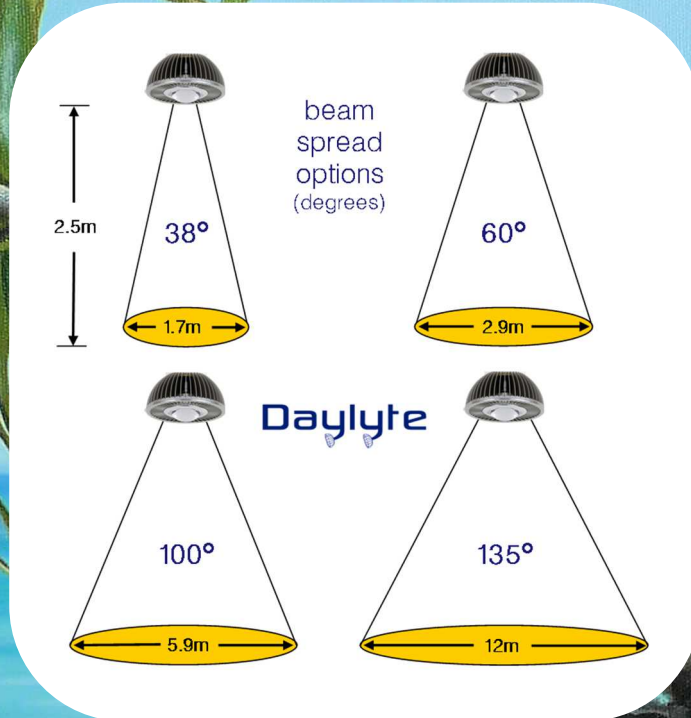

Daylyte

LIGHTING PRODUCTS

12v, 7 watts

Requires compatible transformer

240v GU10, 7 watts

Straight swap over

Choose a beam spread
(the angle of light emitted from the globe)

Choose a colour

DAYLYTE NATURAL

7 watts, 470 lumens, 6000k

DAYLYTE SUNSET

7 watts, 650 lumens, 4100k

DAYLYTE WARM

7 watts, 550 lumens, 3000k

The sharper the spread of light the brighter the target will look. For open rooms 135 degree spread is best. For kitchen benchtops or workplace desks use 100°.